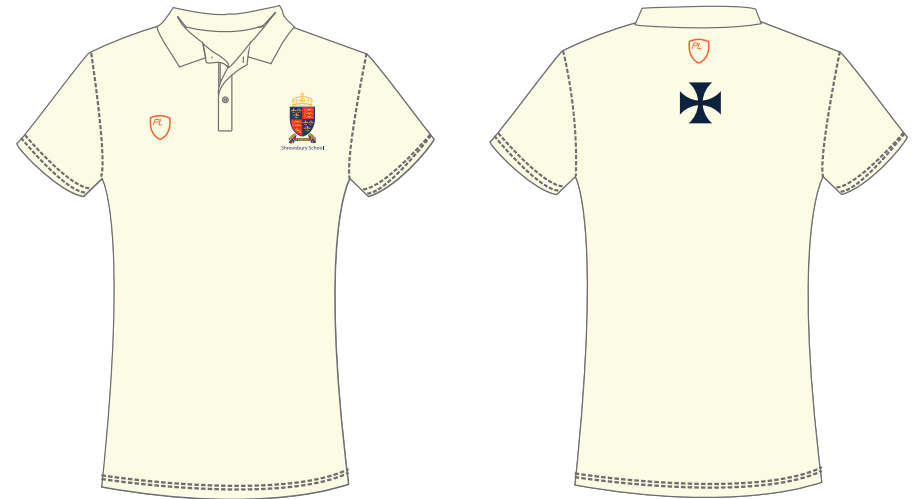

BODYLINE CRICKET SHIRT

PERFORMANCE POLO

BODYLINE CRICKET TROUSERS

PRO SOCKS

SWIMMING SHORTS

SPEEDLAYER VEST

CAP

BEANIE

MICROLAYER CRICKET SWEATER

CORE COLLECTION - GIRLS

Shrewsbury School

MIDLAYER

V NECK COURT SHIRT

TRAINALAYER BOTTOMS

PL SKORT

WEATHERLAYER JACKET

BODYLINE CRICKET SHIRT

PERFORMANCE POLO

BODYLINE CRICKET TROUSERS

PRO SOCKS

SWIMMING COSTUME

FITLAYER VEST

CAP/BEANIE

BASELAYER COLLECTION