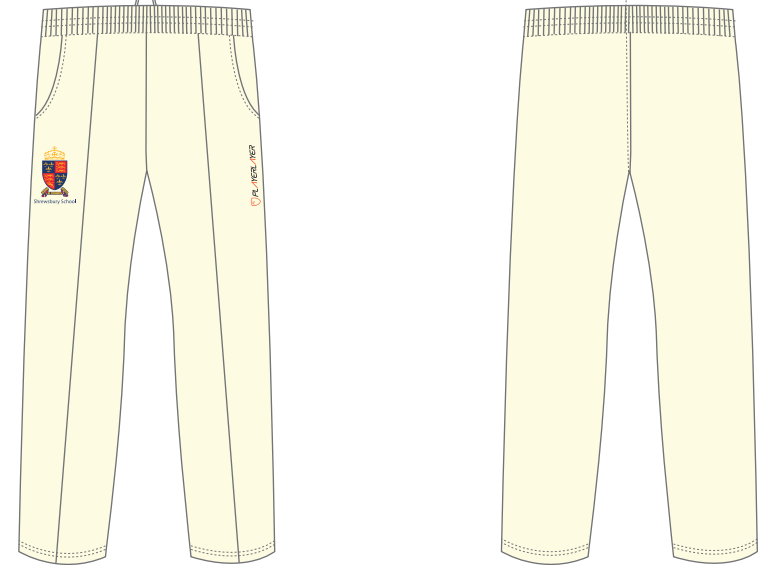

SHREWSBURY SCHOOL

CORE COLLECTION - BOYS

Shrewsbury School

MIDLAYER

VICTORLAYER TEE

TRAINALAYER BOTTOMS

BLITZ FIELD SHORTS

WEATHERLAYER JACKET

BODYLINE CRICKET SHIRT

PERFORMANCE POLO

BODYLINE CRICKET TROUSERS

PRO SOCKS

SWIMMING SHORTS

SPEEDLAYER VEST

CAP

BEANIE

MICROLAYER CRICKET SWEATER

CORE COLLECTION - GIRLS

Shrewsbury School

MIDLAYER

V NECK COURT SHIRT

TRAINALAYER BOTTOMS

PL SKORT

WEATHERLAYER JACKET