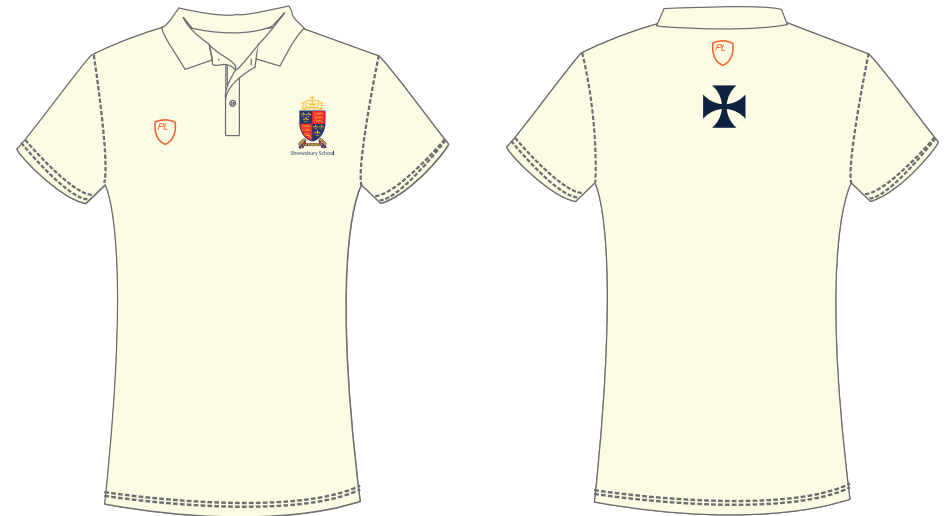

SHREWSBURY SCHOOL

CORE COLLECTION - BOYS

Shrewsbury School

MIDLAYER

VICTORLAYER TEE

TRAINALAYER BOTTOMS

BLITZ FIELD SHORTS

WEATHERLAYER JACKET

BODYLINE CRICKET SHIRT

PERFORMANCE POLO

BODYLINE CRICKET TROUSERS

PRO SOCKS

SWIMMING SHORTS

SPEEDLAYER VEST

CAP

BEANIE

MICROLAYER CRICKET SWEATER

CORE COLLECTION - GIRLS

Shrewsbury School

MIDLAYER

V NECK COURT SHIRT

TRAINALAYER BOTTOMS

PL SKORT

WEATHERLAYER JACKET