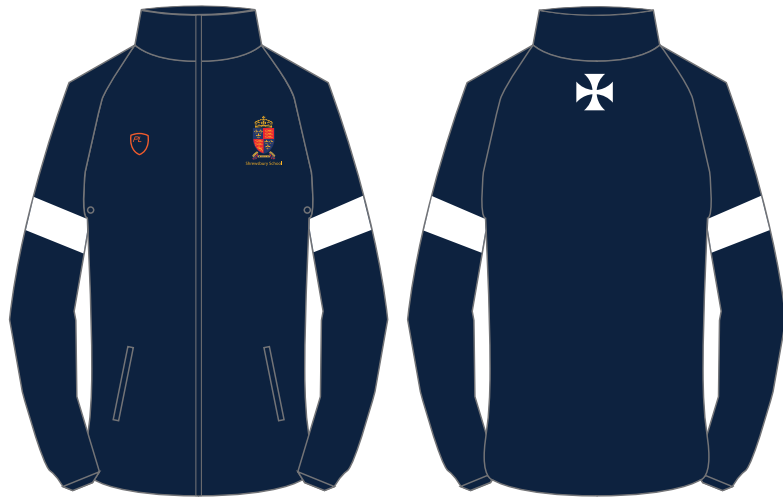

SHREWSBURY SCHOOL

CORE COLLECTION - BOYS

Shrewsbury School

MIDLAYER

VICTORLAYER TEE

TRAINALAYER BOTTOMS

BLITZ FIELD SHORTS

WEATHERLAYER JACKET

BODYLINE CRICKET SHIRT

PERFORMANCE POLO

BODYLINE CRICKET TROUSERS

PRO SOCKS

SWIMMING SHORTS

SPEEDLAYER VEST

CAP

BEANIE

MICROLAYER CRICKET SWEATER

CORE COLLECTION - GIRLS

Shrewsbury School

MIDLAYER

V NECK COURT SHIRT

TRAINALAYER BOTTOMS

PL SKORT

WEATHERLAYER JACKET