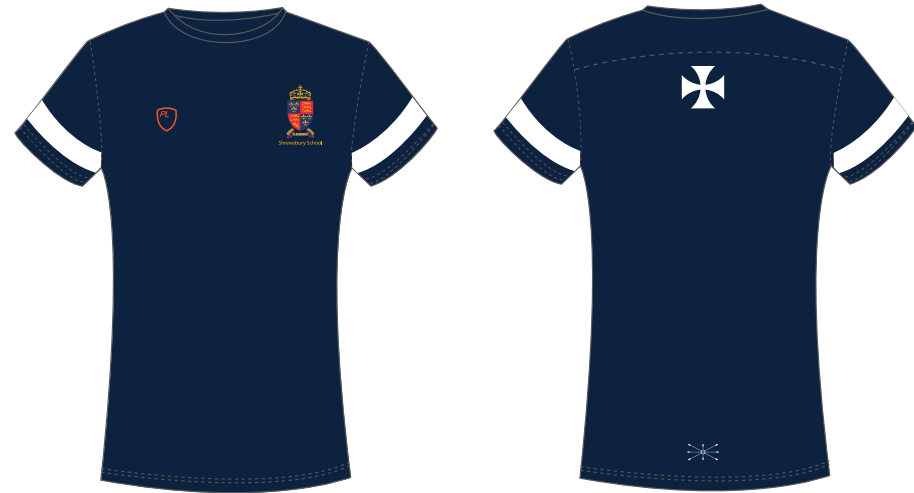

SHREWSBURY SCHOOL

CORE COLLECTION - BOYS

Shrewsbury School

MIDLAYER

VICTORLAYER TEE

TRAINALAYER BOTTOMS

BLITZ FIELD SHORTS

WEATHERLAYER JACKET

BODYLINE CRICKET SHIRT

PERFORMANCE POLO

BODYLINE CRICKET TROUSERS

PRO SOCKS

SWIMMING SHORTS

SPEEDLAYER VEST

CAP

BEANIE

MICROLAYER CRICKET SWEATER

CORE COLLECTION - GIRLS

Shrewsbury School

MIDLAYER

V NECK COURT SHIRT

TRAINALAYER BOTTOMS

PL SKORT

WEATHERLAYER JACKET