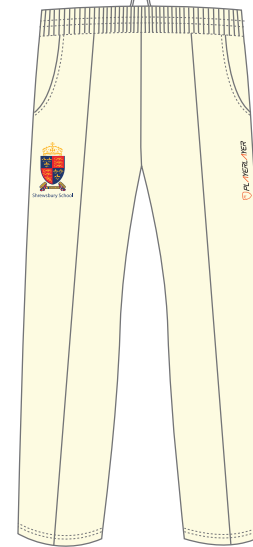

BODYLINE CRICKET SHIRT

PERFORMANCE POLO

BODYLINE CRICKET TROUSERS

PRO SOCKS

SWIMMING SHORTS

SPEEDLAYER VEST

CAP

BEANIE

MICROLAYER CRICKET SWEATER

CORE COLLECTION - GIRLS

Shrewsbury School

MIDLAYER

V NECK COURT SHIRT

TRAINALAYER BOTTOMS

PL SKORT

WEATHERLAYER JACKET

BODYLINE CRICKET SHIRT

PERFORMANCE POLO

BODYLINE CRICKET TROUSERS

PRO SOCKS

SWIMMING COSTUME

FITLAYER VEST

CAP/BEANIE

BASELAYER COLLECTION

Shrewsbury School

CREW NECK BASELAYER (BOYS/GIRLS)

BASELAYER SHORTS (BOYS)

PLAYERLAYER PLAYER

PLAYERLAYER PLAYER

PL LEGGINGS (BOYS/GIRLS)

BASELAYER SHORTS (GIRLS)