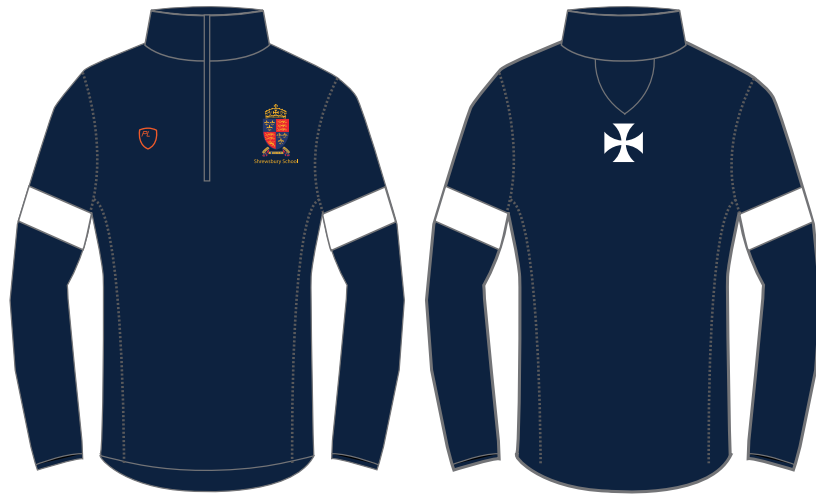

SHREWSBURY SCHOOL

CORE COLLECTION - BOYS

Shrewsbury School

MIDLAYER

VICTORLAYER TEE

TRAINALAYER BOTTOMS

BLITZ FIELD SHORTS

WEATHERLAYER JACKET

BODYLINE CRICKET SHIRT

PERFORMANCE POLO

BODYLINE CRICKET TROUSERS

PRO SOCKS

SWIMMING SHORTS

SPEEDLAYER VEST

CAP

BEANIE

MICROLAYER CRICKET SWEATER

CORE COLLECTION - GIRLS

Shrewsbury School

MIDLAYER

V NECK COURT SHIRT

TRAINALAYER BOTTOMS

PL SKORT

WEATHERLAYER JACKET