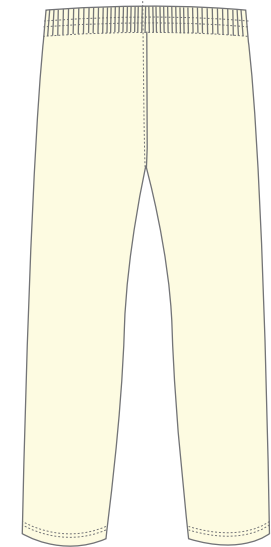

BODYLINE CRICKET SHIRT

PERFORMANCE POLO

BODYLINE CRICKET TROUSERS

PRO SOCKS

SWIMMING SHORTS

SPEEDLAYER VEST

CAP

BEANIE

MICROLAYER CRICKET SWEATER

CORE COLLECTION - GIRLS

Shrewsbury School

MIDLAYER

V NECK COURT SHIRT

TRAINALAYER BOTTOMS

PL SKORT

WEATHERLAYER JACKET

BODYLINE CRICKET SHIRT

PERFORMANCE POLO

BODYLINE CRICKET TROUSERS

PRO SOCKS

SWIMMING COSTUME

FITLAYER VEST

CAP/BEANIE

BASELAYER COLLECTION

Shrewsbury School

CREW NECK BASELAYER (BOYS/GIRLS)

BASELAYER SHORTS (BOYS)

PLAYERLAYER PLAYER

PLAYERLAYER PLAYER

PL LEGGINGS (BOYS/GIRLS)

BASELAYER SHORTS (GIRLS)